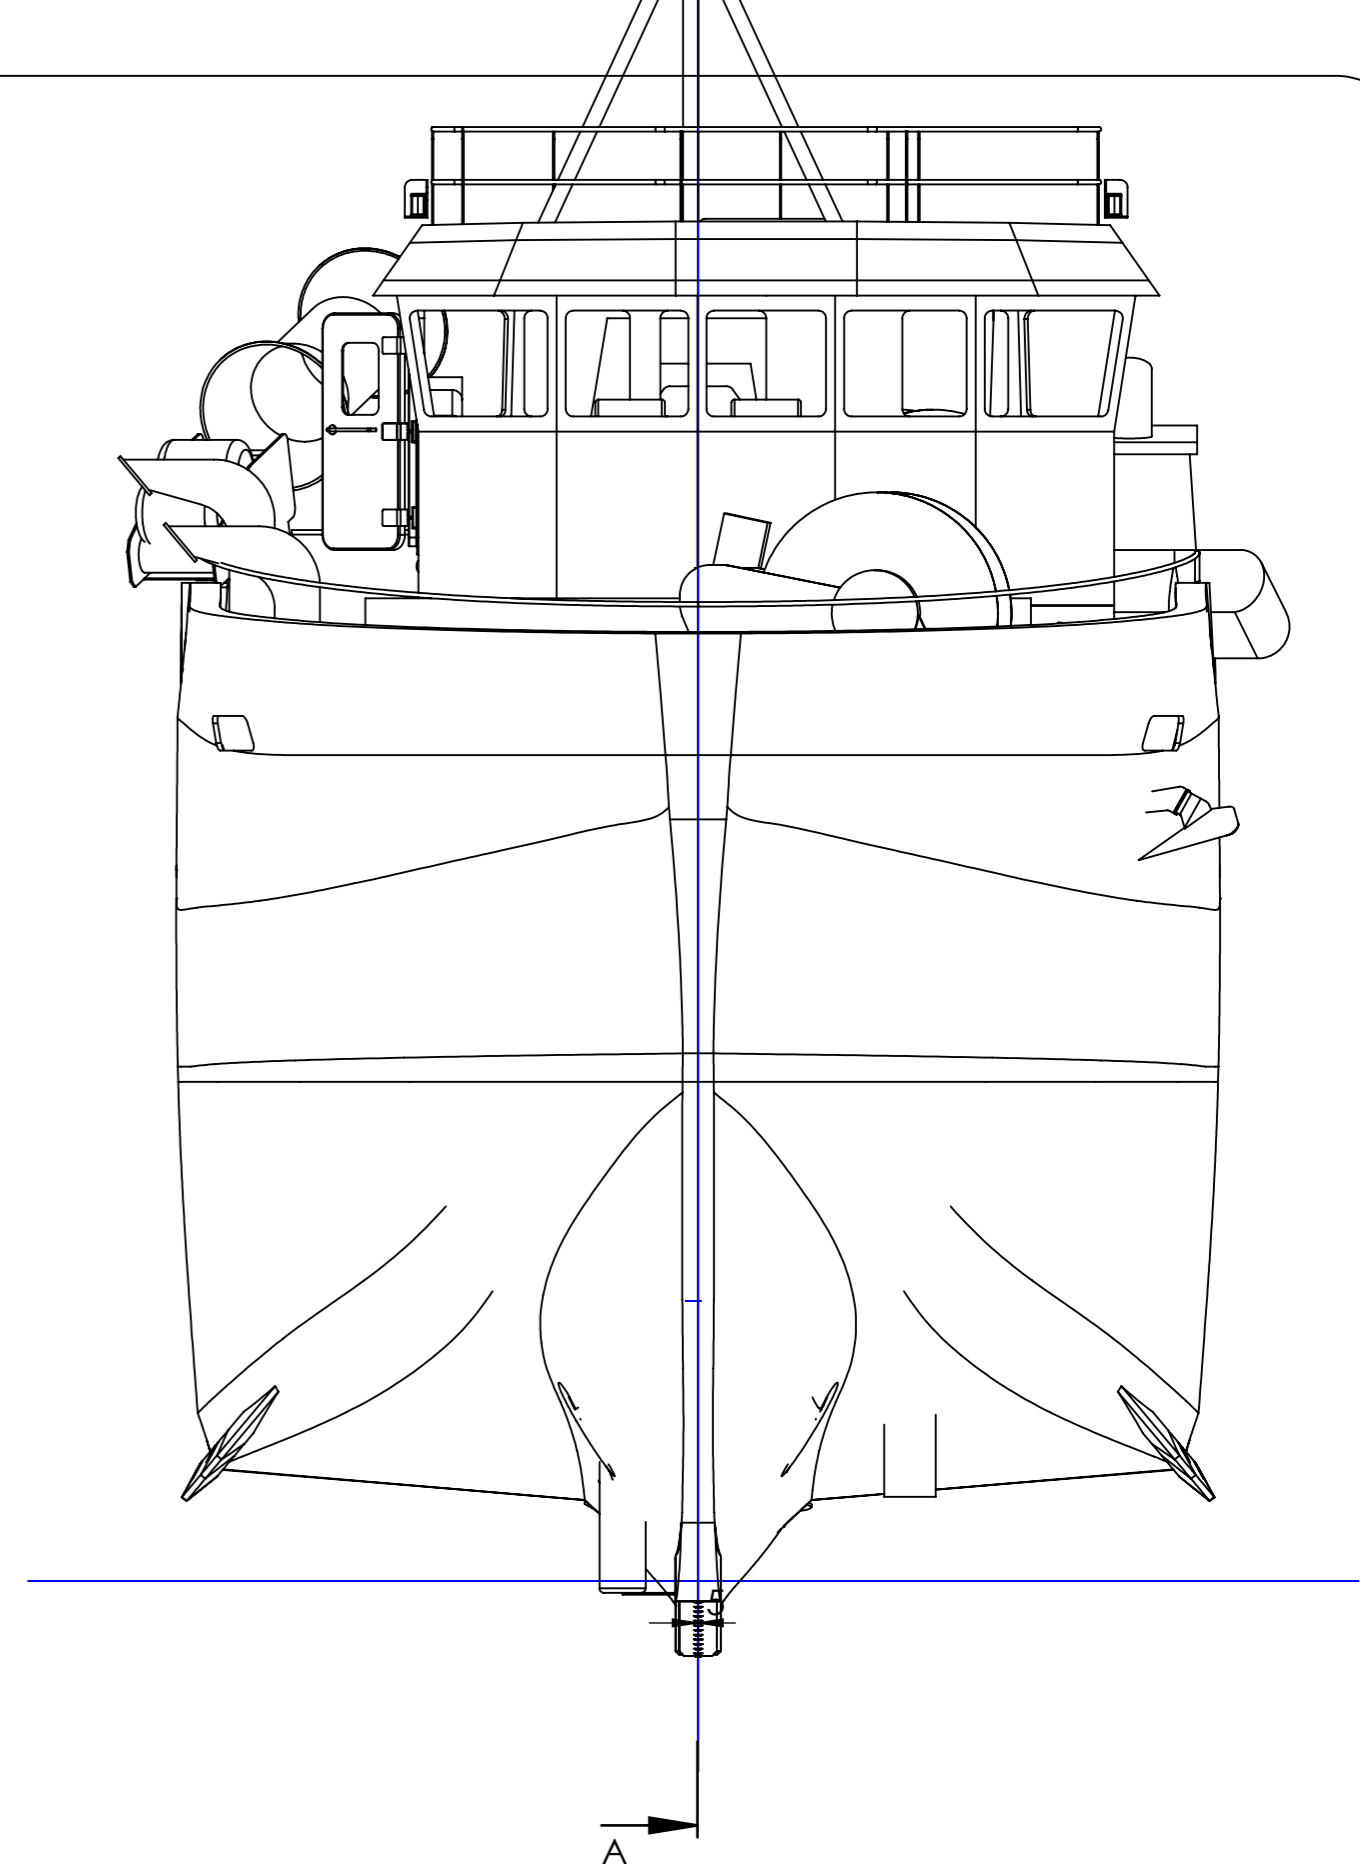

A

**General Arrangement
Barstein
Florø**

Bredgaard Boats ApS

LOA 14,98 m
Bredde 6,90 m
KVL 1,75 m
D 3,55 m
Crew 5 p.

Project: BG 14,99x6,90 - M144
Customer: Andreas Gæssvær Paper: A1
Date: 11-05-2021 Scale: 1:50

BORGHEGN YACHTDESIGN