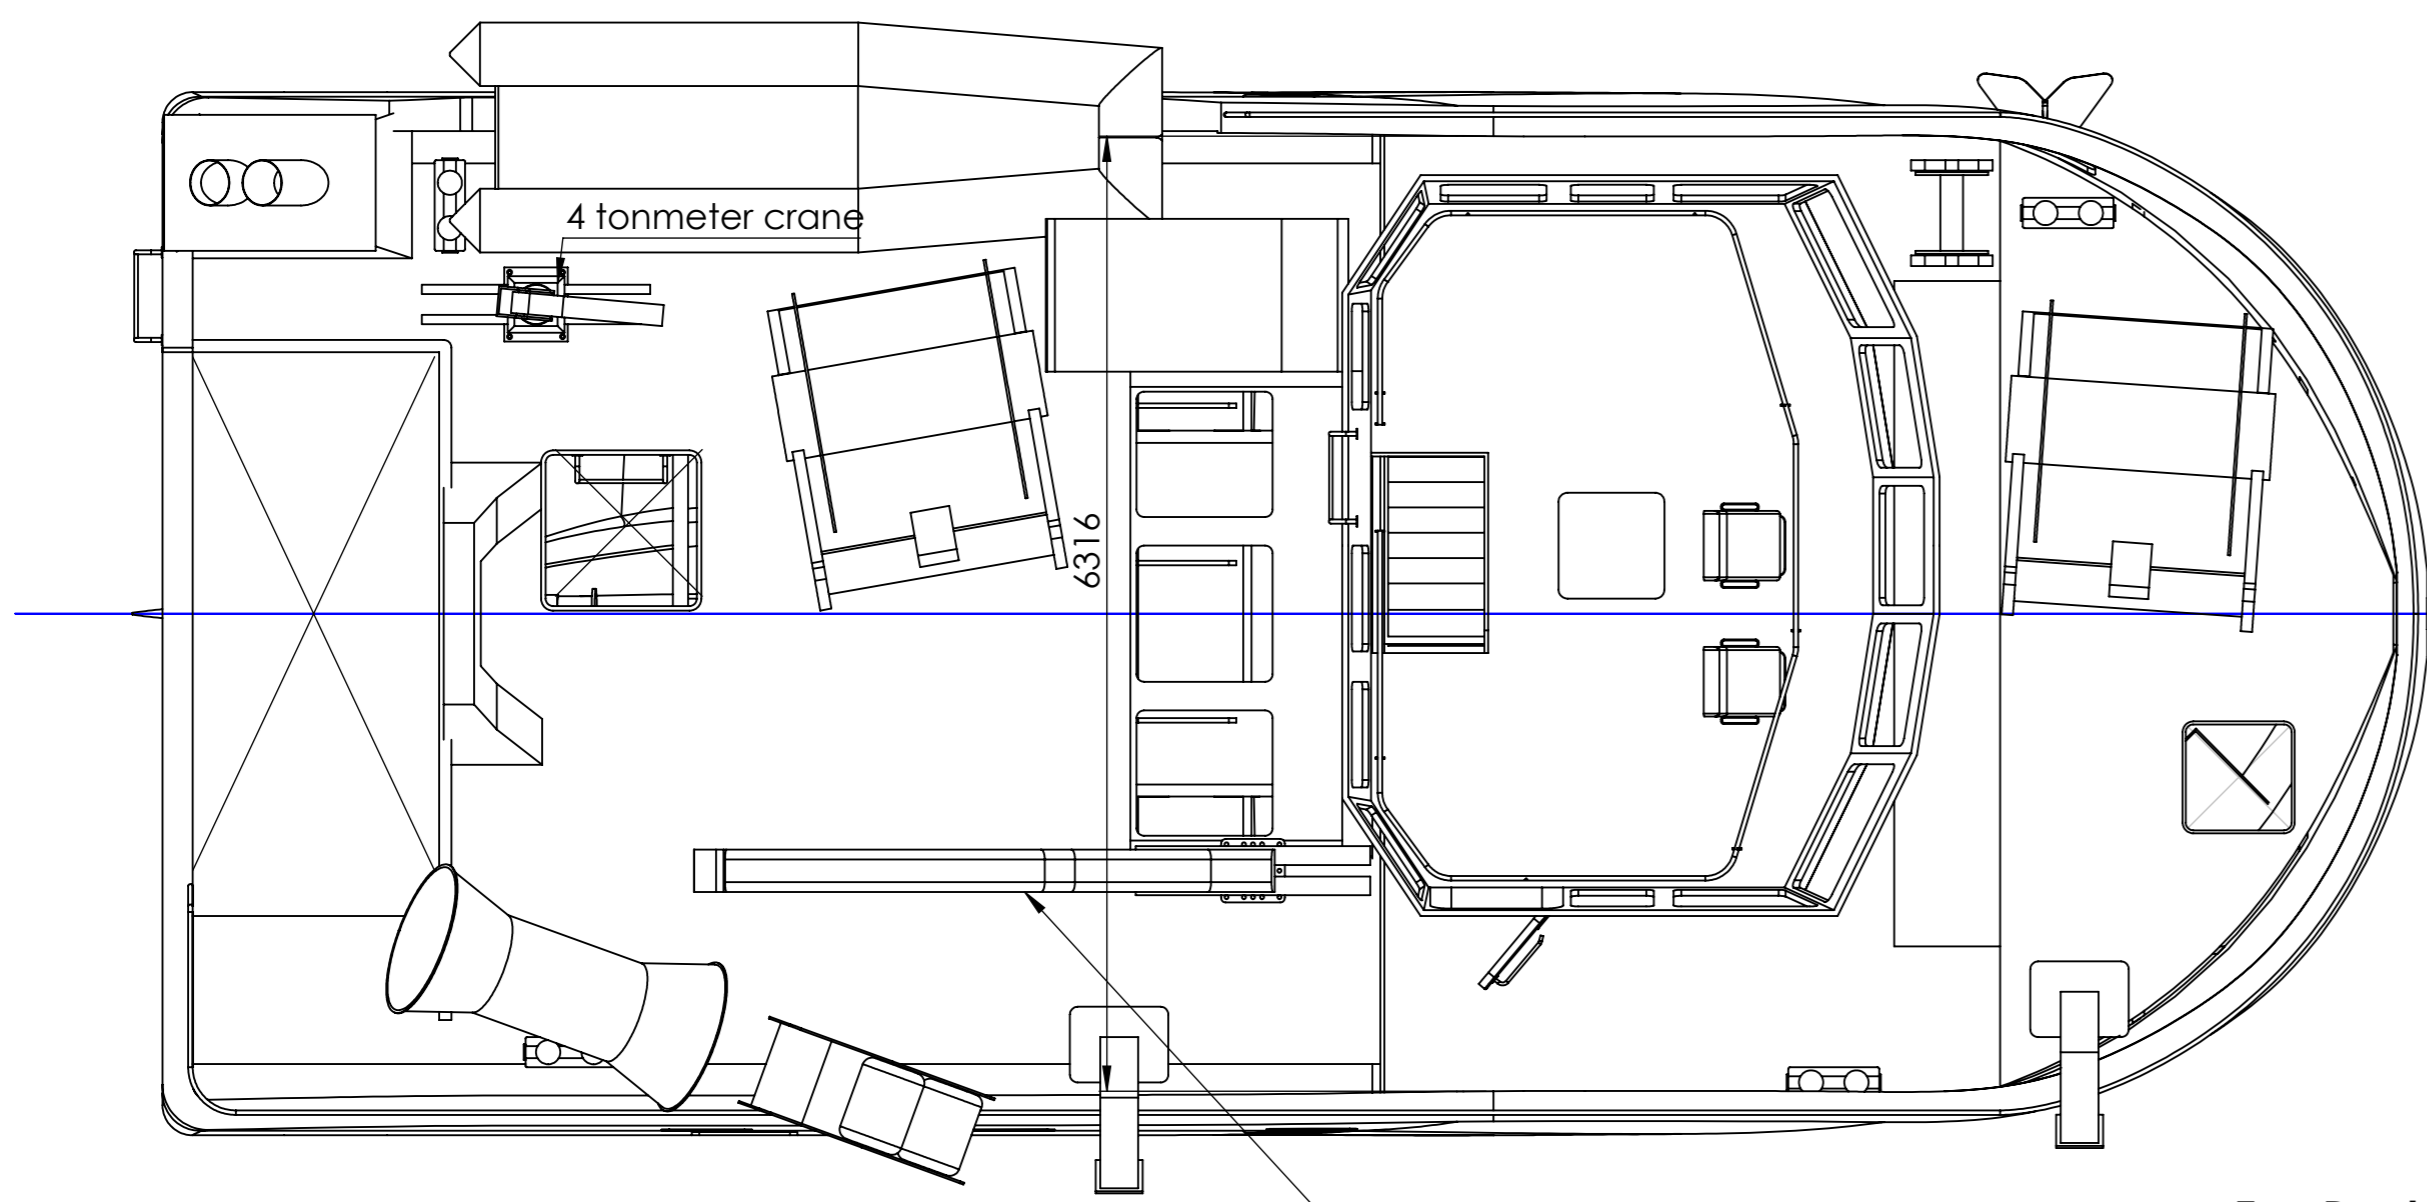

Top Deck

**General Arrangement
Barstein
Florø**

Bredgaard Boats ApS

LOA 14,98 m
Bredde 6,90 m
KVL 1,75 m
D 3,55 m
Crew 5 p.

Project: BG 14,99x6,90 - M144
Customer: Andreas Gæssvær Paper: A1
Date: 11-05-2021 Scale: 1:50

BORGHEGN YACHTDESIGN