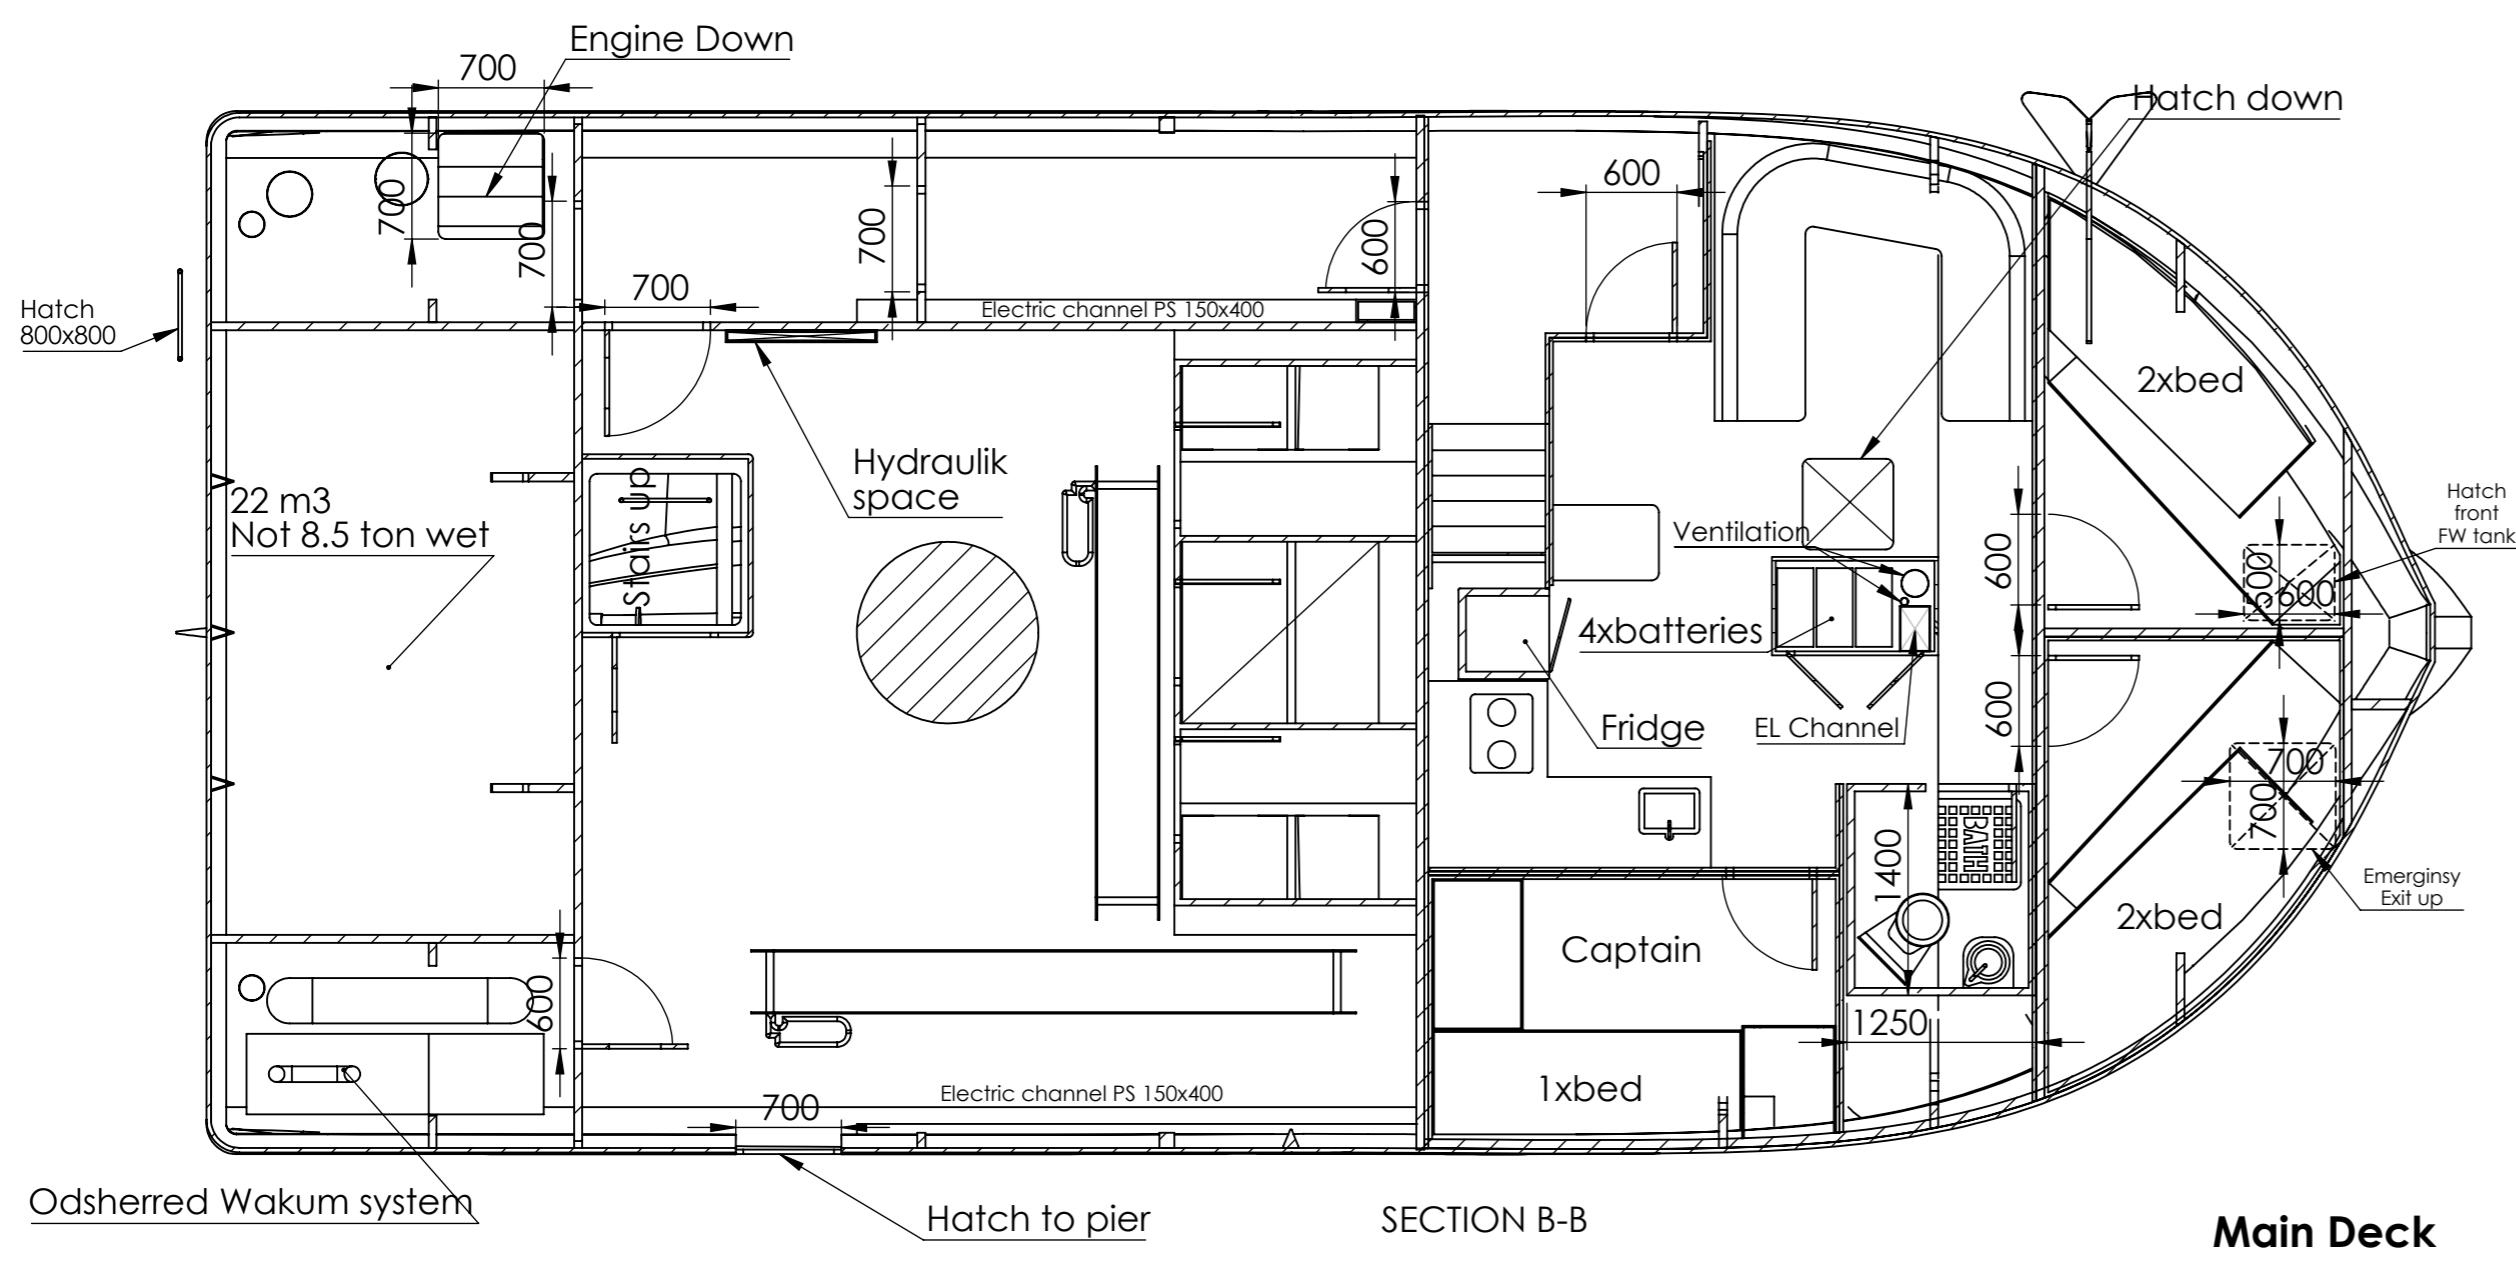

Main Deck

**General Arrangement
Barstein
Florø**

Bredgaard Boats ApS

LOA 14,98 m
Bredde 6,90 m
KVL 1,75 m
D 3,55 m
Crew 5 p.

Project: BG 14,99x6,90 - M144
Customer: Andreas Gæssvær Paper: A1
Date: 11-05-2021 Scale: 1:50

BORGHEGN YACHTDESIGN