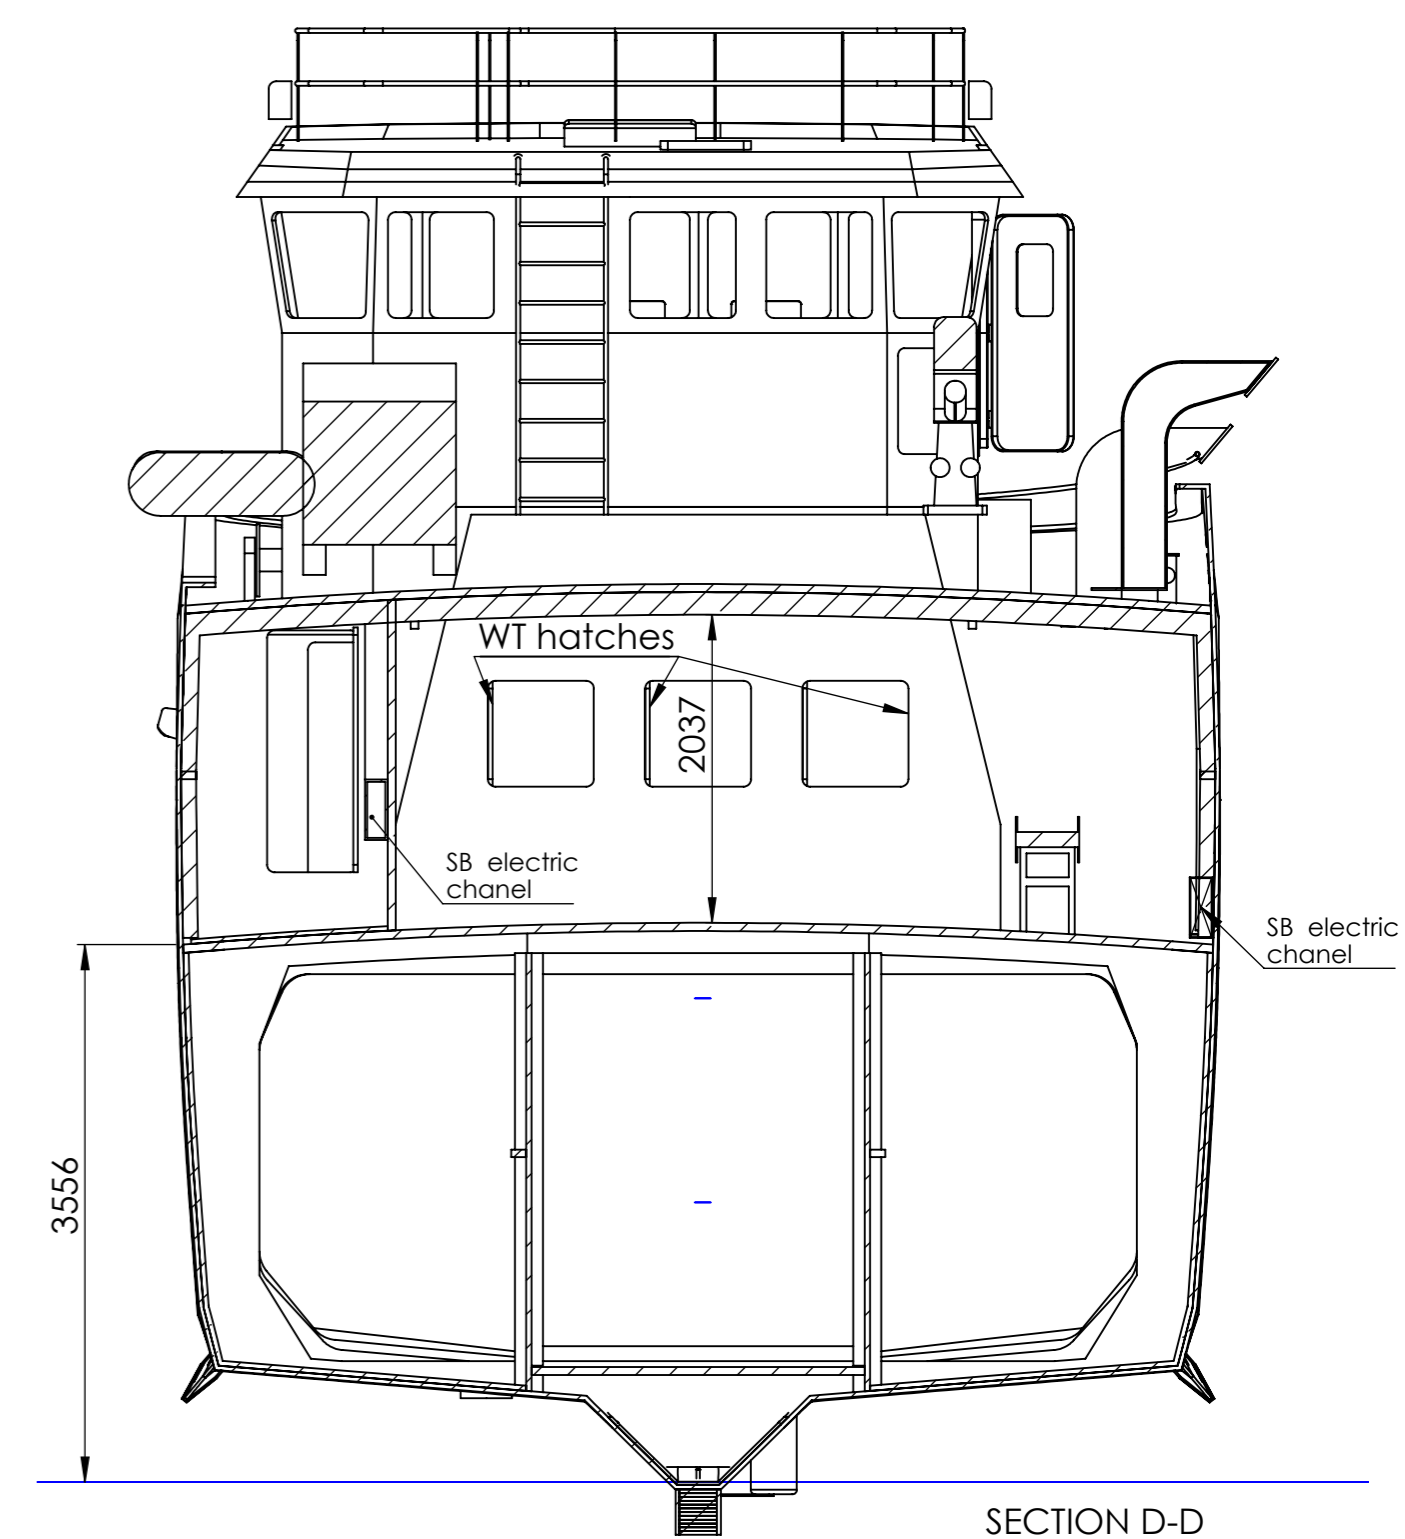

SECTION D-D