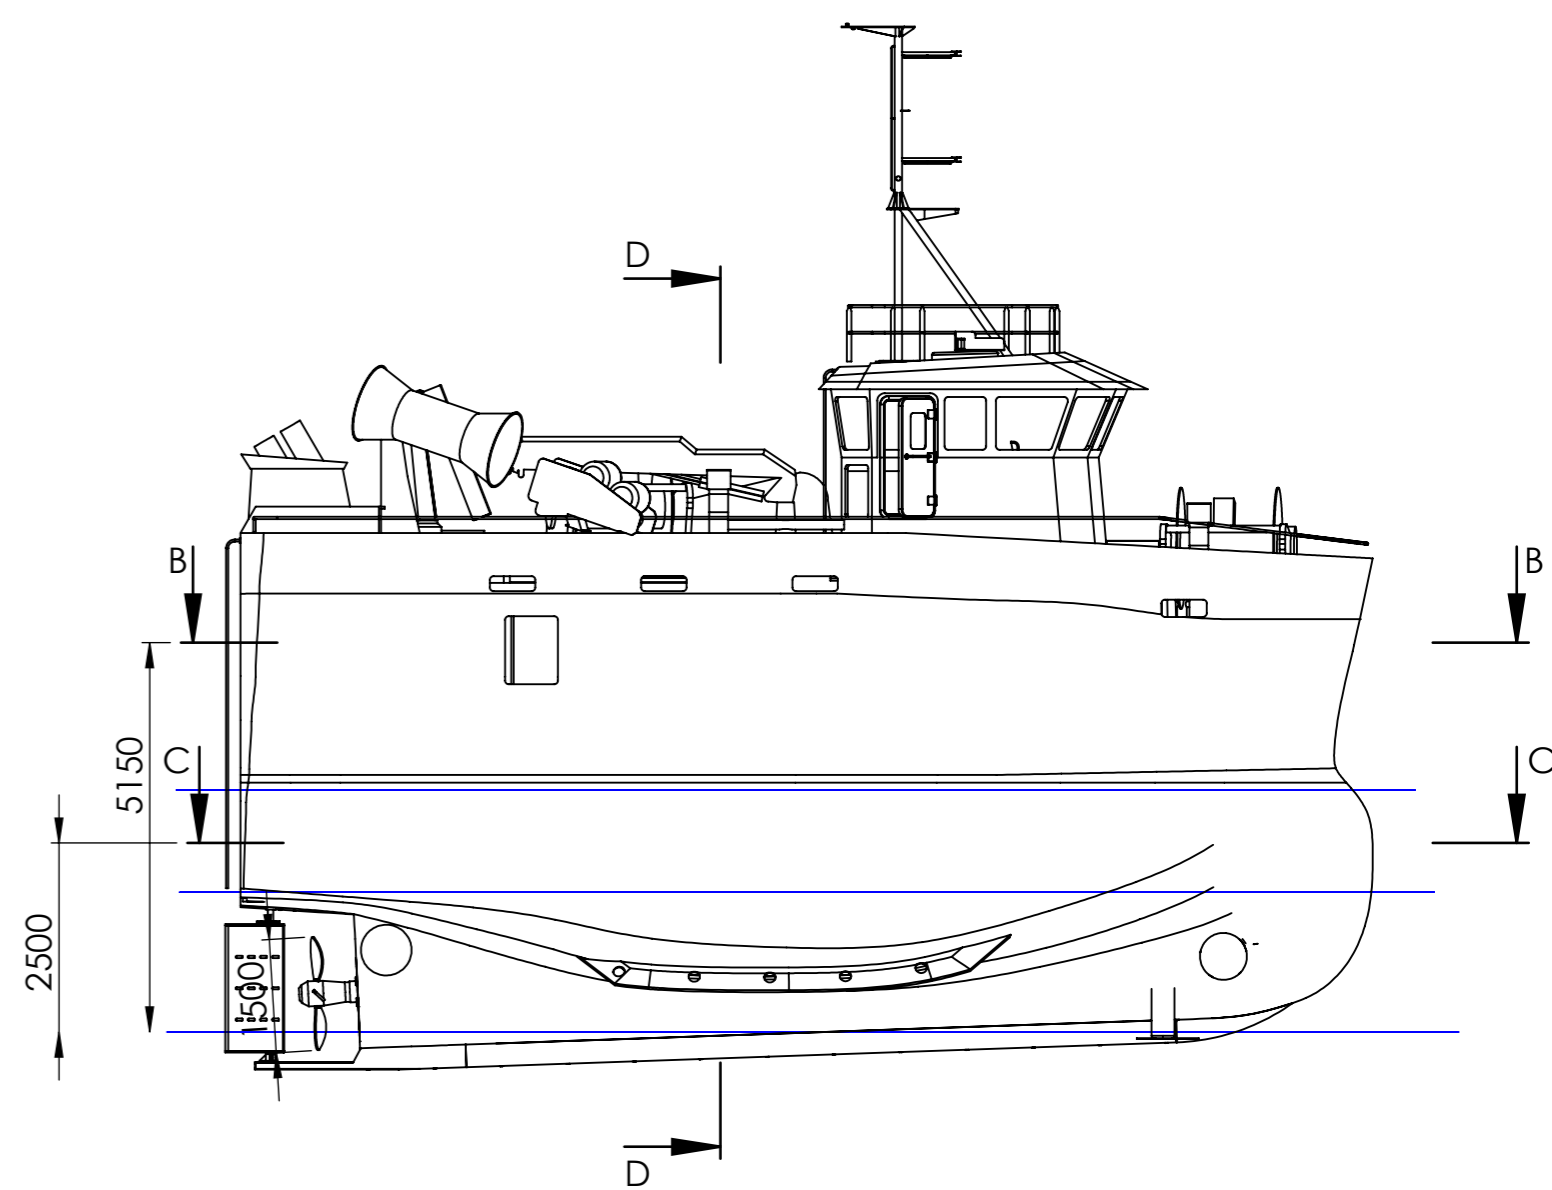

SECTION C-C

**General Arrangement
Barstein
Florø**

Bredgaard Boats ApS

LOA 14,98 m
Bredde 6,90 m
KVL 1,75 m
D 3,55 m
Crew 5 p.

Project: BG 14,99x6,90 - M144
Customer: Andreas Gæssvær Paper: A1
Date: 11-05-2021 Scale: 1:50

BORGHEGN YACHTDESIGN