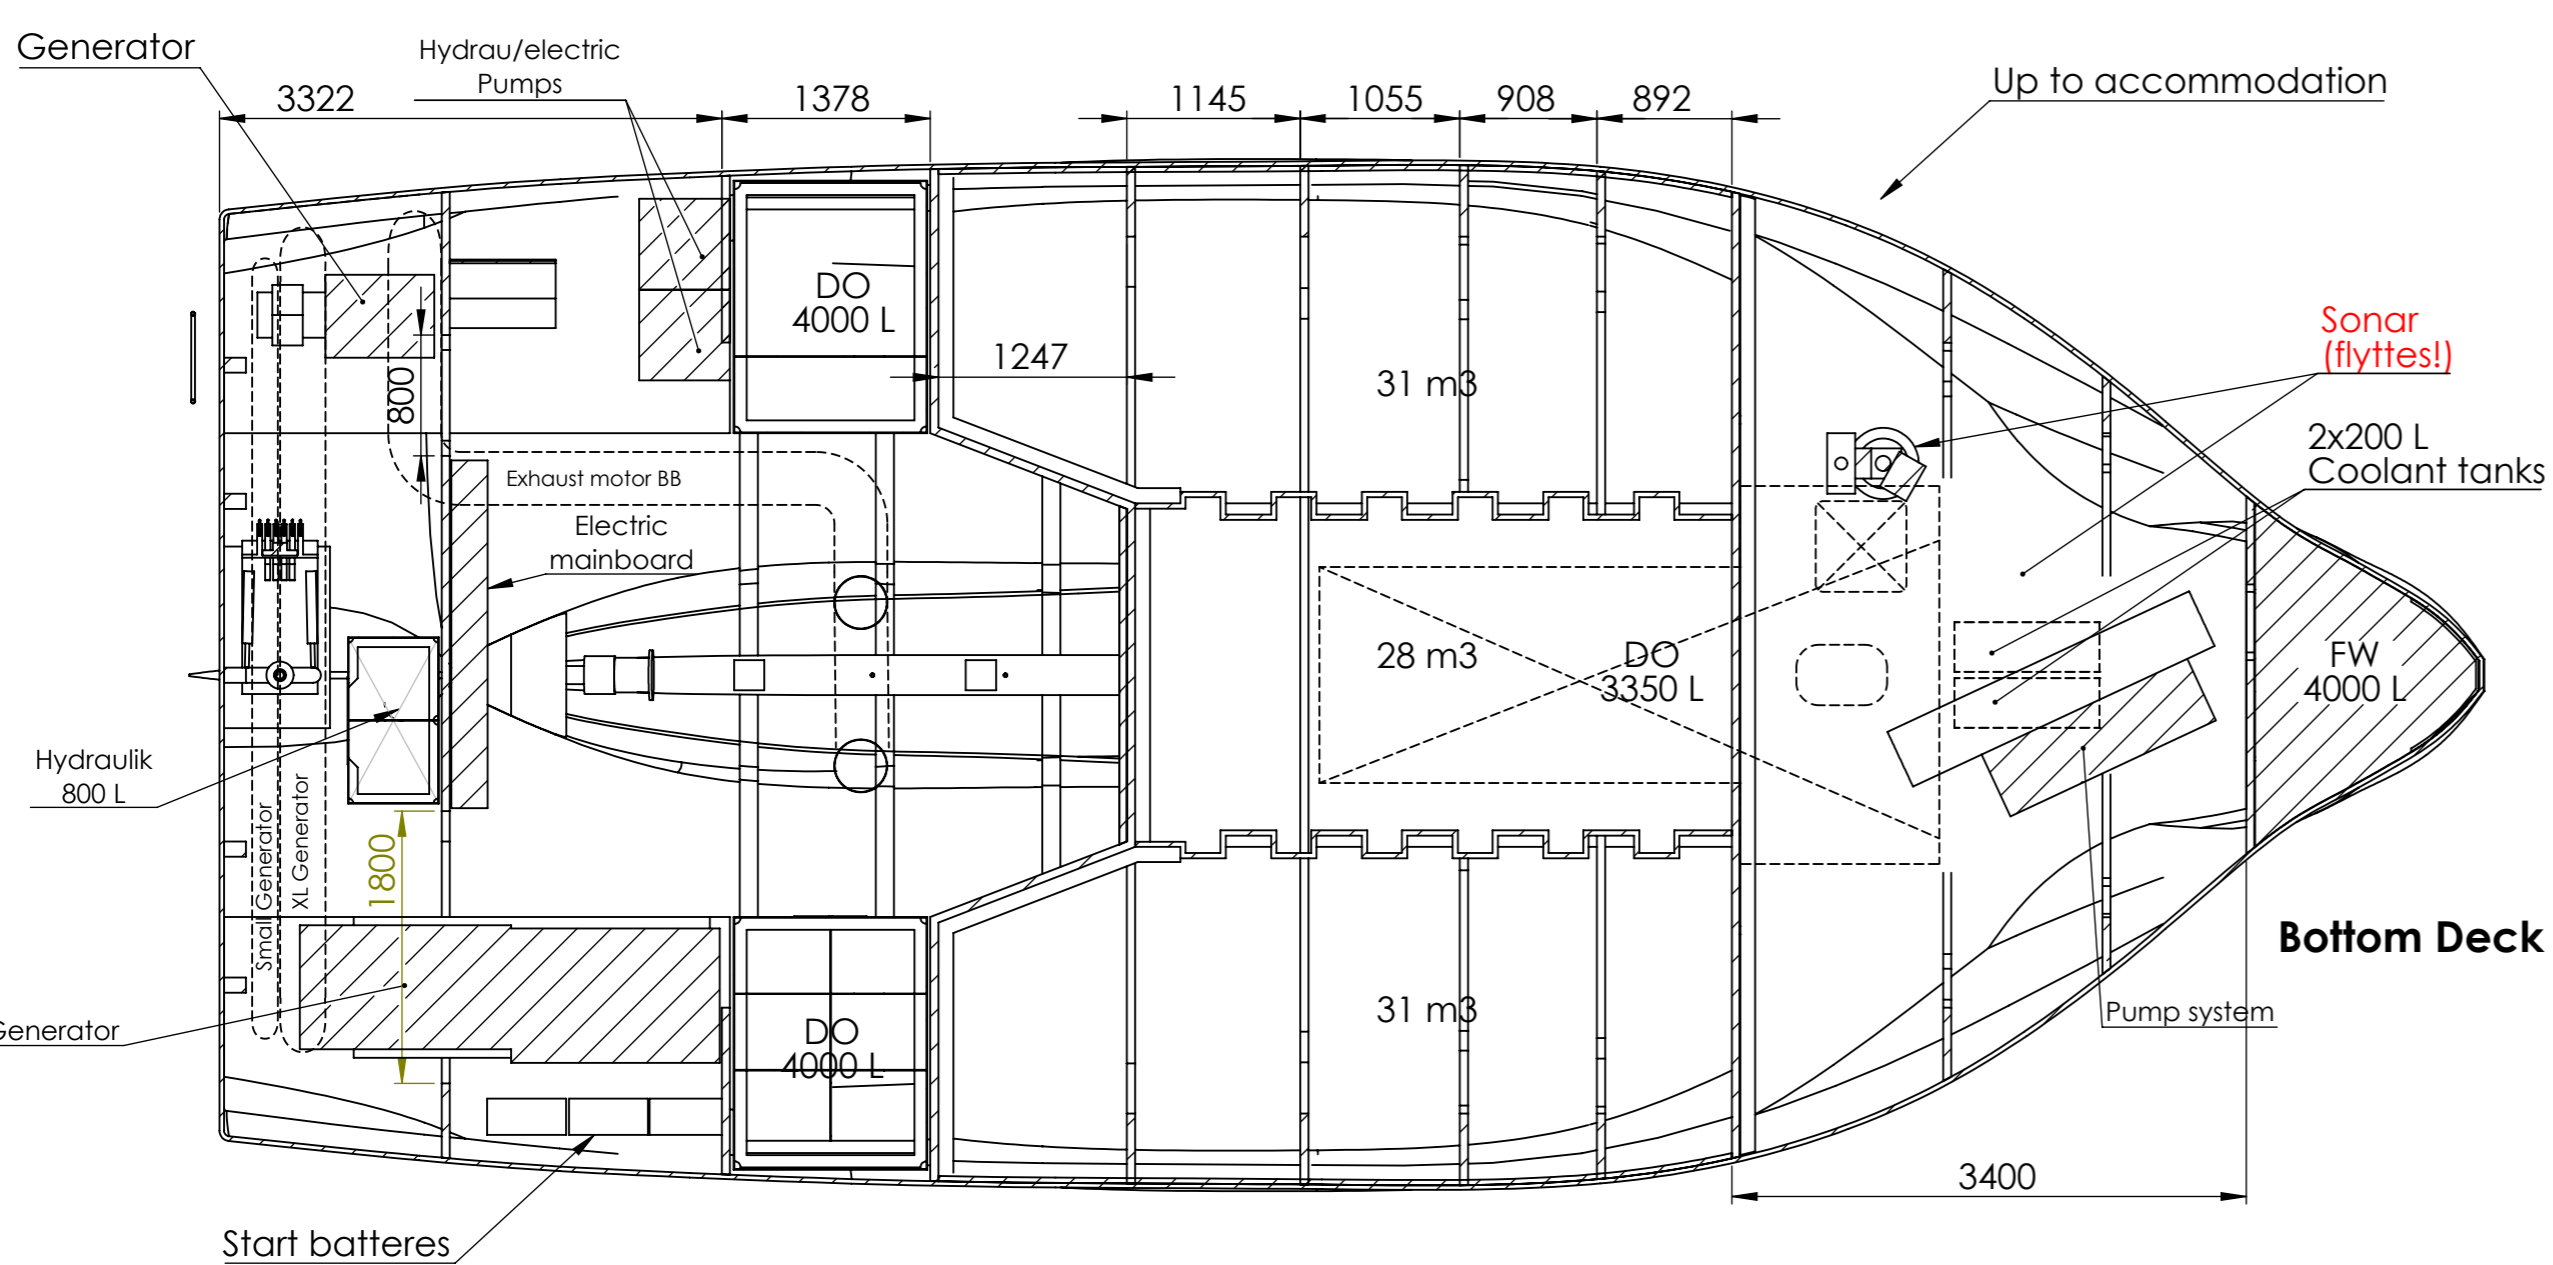

SECTION C-C

**General Arrangement
Barstein
Florø**

Bredgaard Boats ApS

LOA 14,98 m
Bredde 6,90 m
KVL 1,75 m
D 3,55 m
Crew 5 p.

Project: BG 14,99x6,90 - M144
Customer: Andreas Gæssvær Paper: A1
Date: 11-05-2021 Scale: 1:50

BORGHEGN YACHTDESIGN